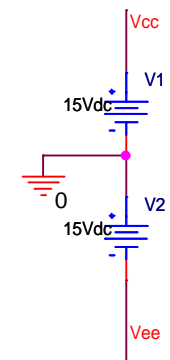

PARAMETERS:

freqin = 1k

Title		
<Title>		
Size	Document Number	Rev
A	<Doc>	<RevCo
Date:	Monday, February 14, 2005	Sheet 1 of 1